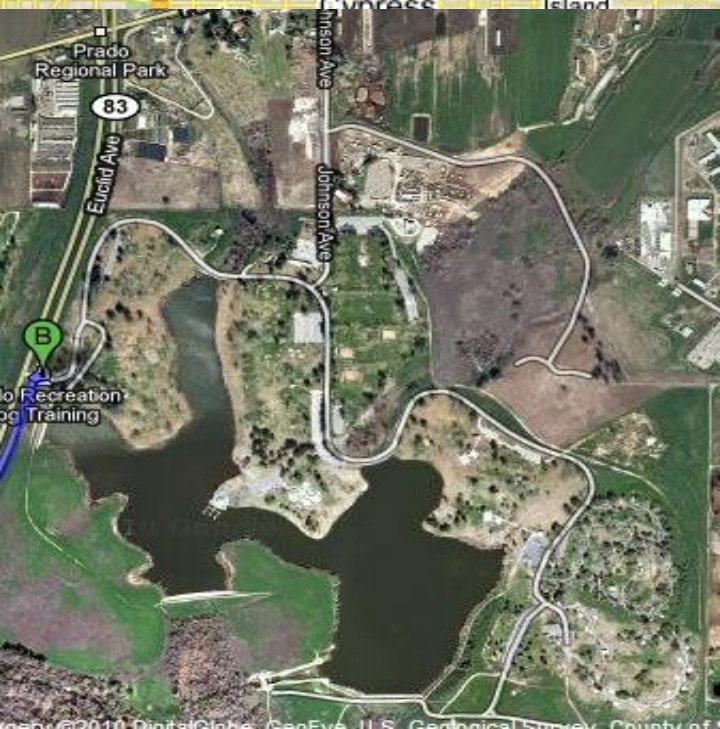

Directions to Prado Regional Park- Scout Skills Weekend

Trip Notes:
John's Cell Phone-
310-628-4312

- A** Petaluma Ave
- 1. Head south on Petaluma Ave toward E Walkerton St 0.1 mi
- 2. Take the 1st left onto E Walkerton St 335 ft
- 3. Turn left at N Studebaker Rd 0.2 mi
- 4. Slight right at N Los Coyotes Diagonal 0.2 mi
- 5. Turn right at Carson St 0.9 mi
- 6. Take the ramp onto I-605 N 3.1 mi
- 7. Take the exit onto CA-91 E 28.7 mi
- 8. Take the exit onto CA-71 N toward Ontario/Pomona 3.7 mi
- 9. Take the CA-83/S Euclid Ave exit toward Butterfield Ranch Rd 0.4 mi
- 10. Turn right at CA-83 N/S Euclid Ave 1.0 mi
- 11. Turn right 43 ft
- B** Unknown road