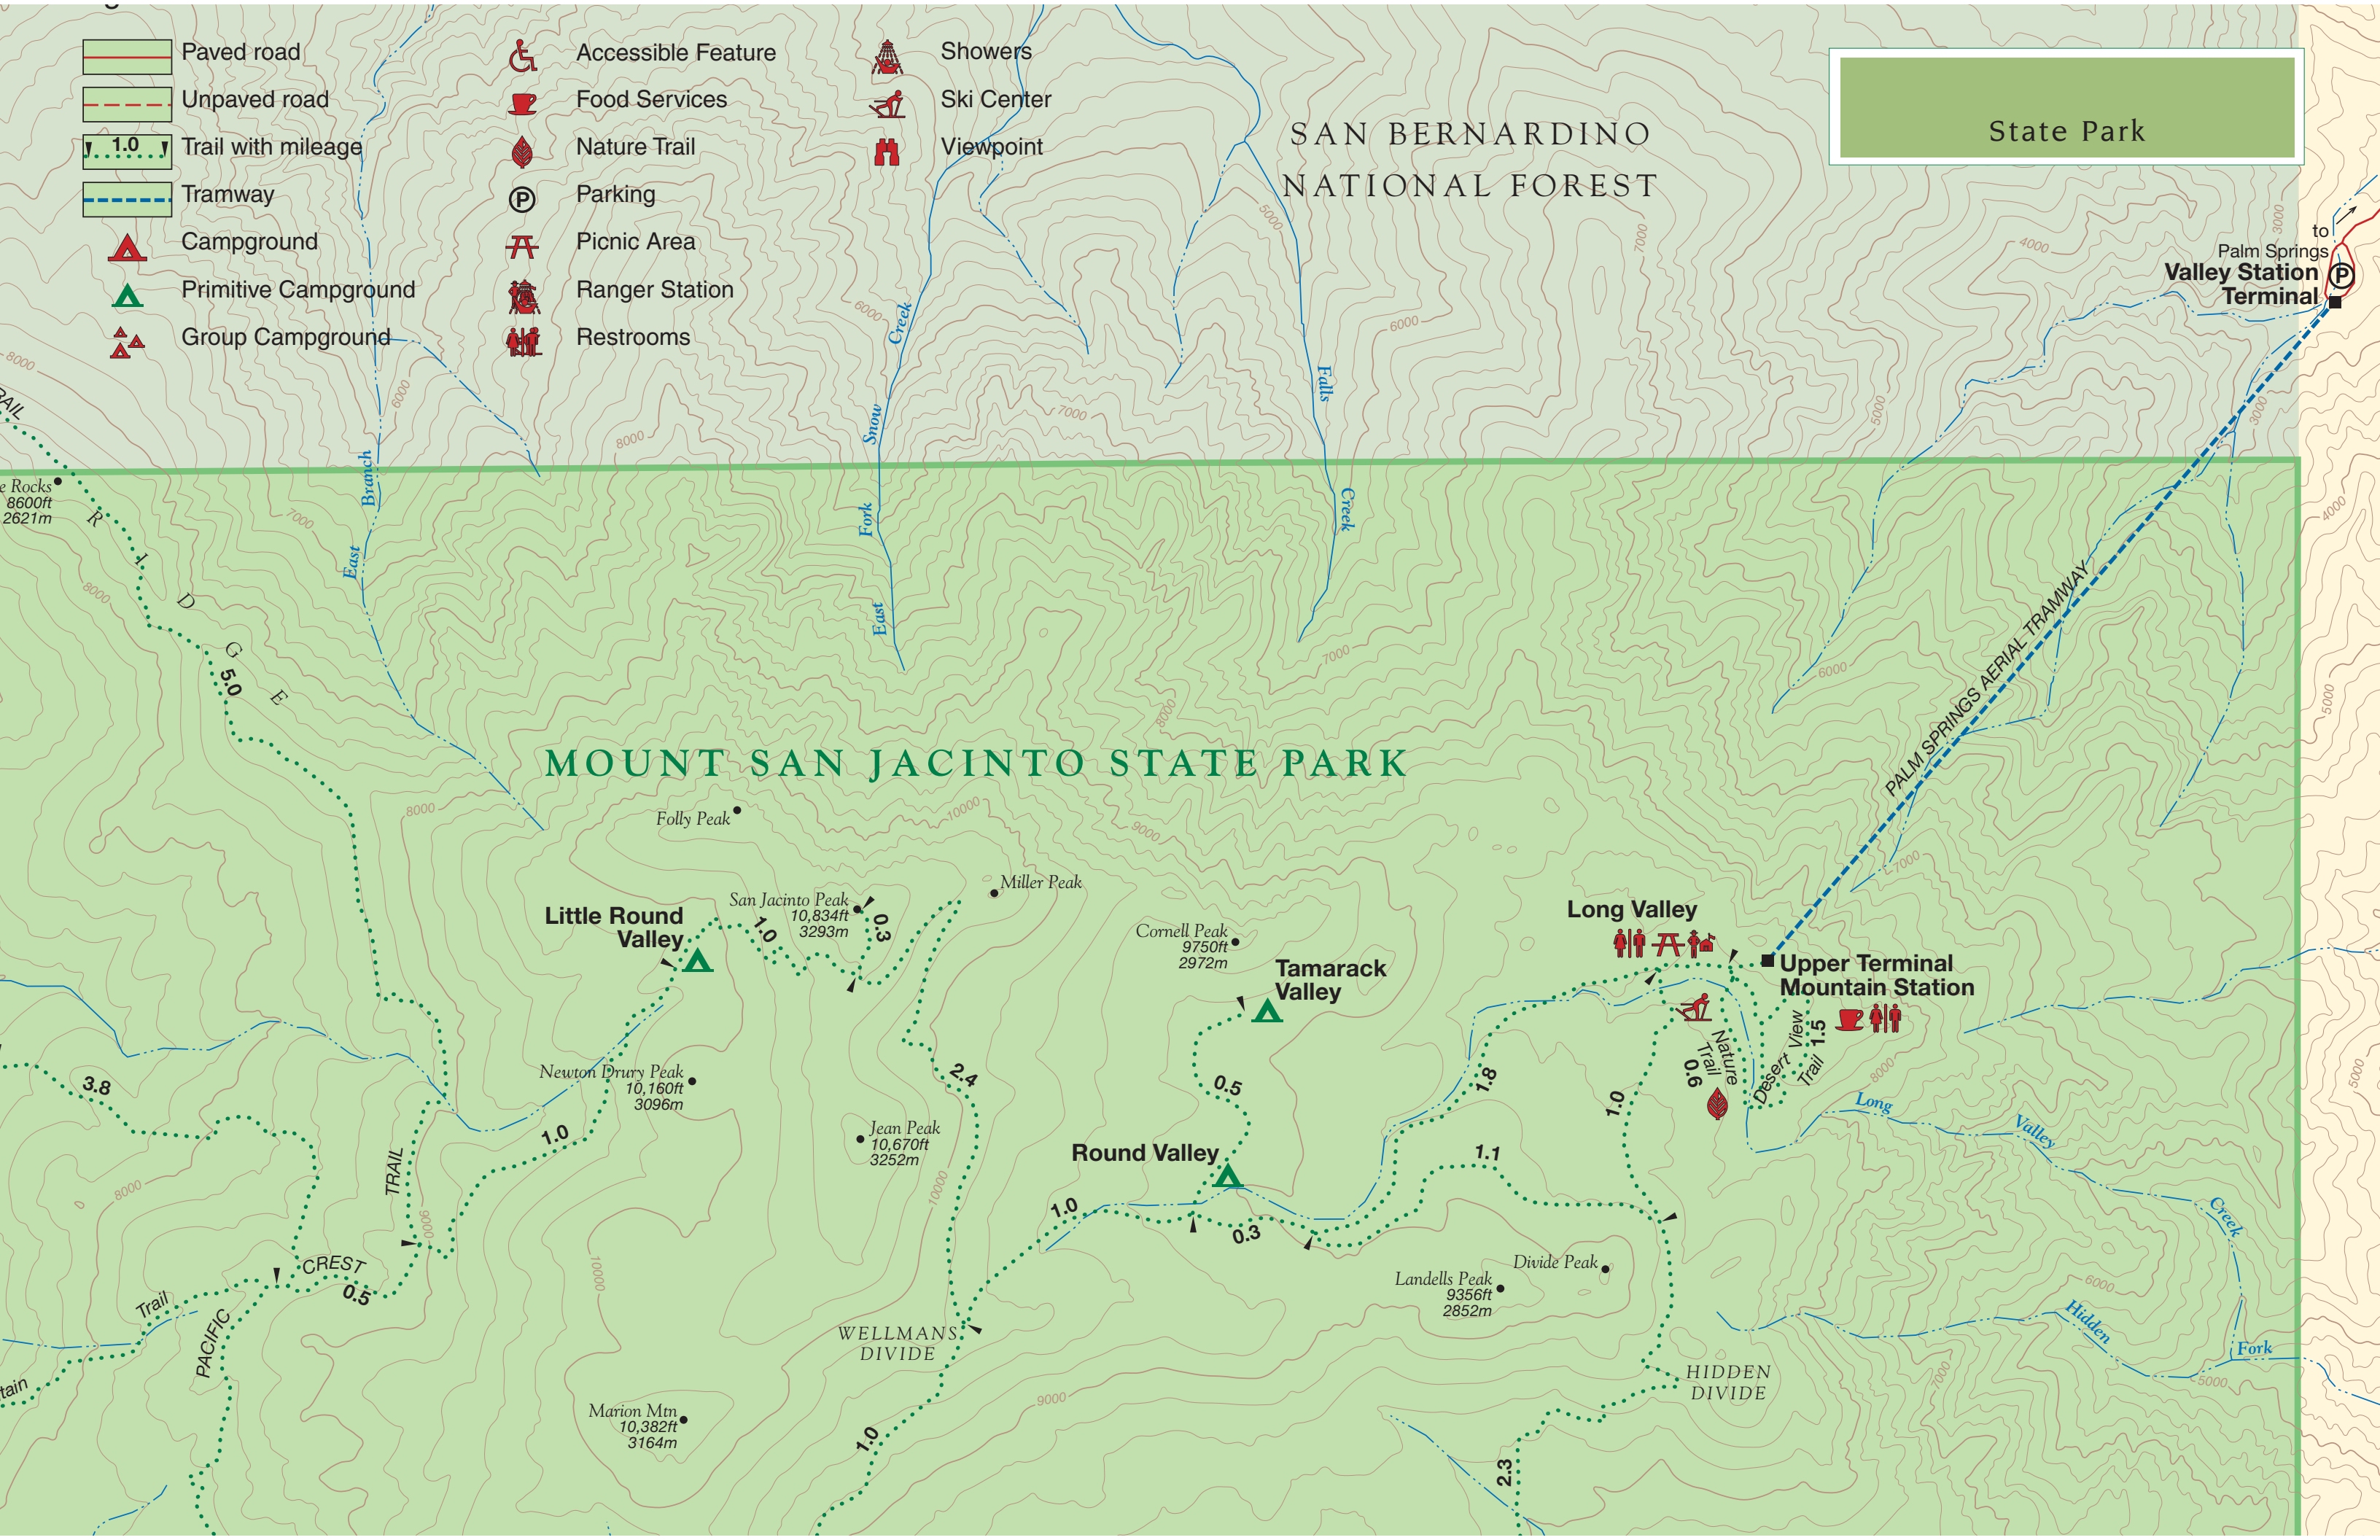

# MOUNT SAN JACINTO STATE PARK

to Palm Springs  
Valley Station Terminal

Little Round Valley

Tamarack Valley

Long Valley

Upper Terminal Mountain Station

Round Valley

HIDDEN DIVIDE

East

East

Snow

Fork

Creek

Creek

Creek

Creek

Creek

Creek

Creek

Creek

Creek

Creek

Creek

Falls

Creek

Creek

Creek

Creek