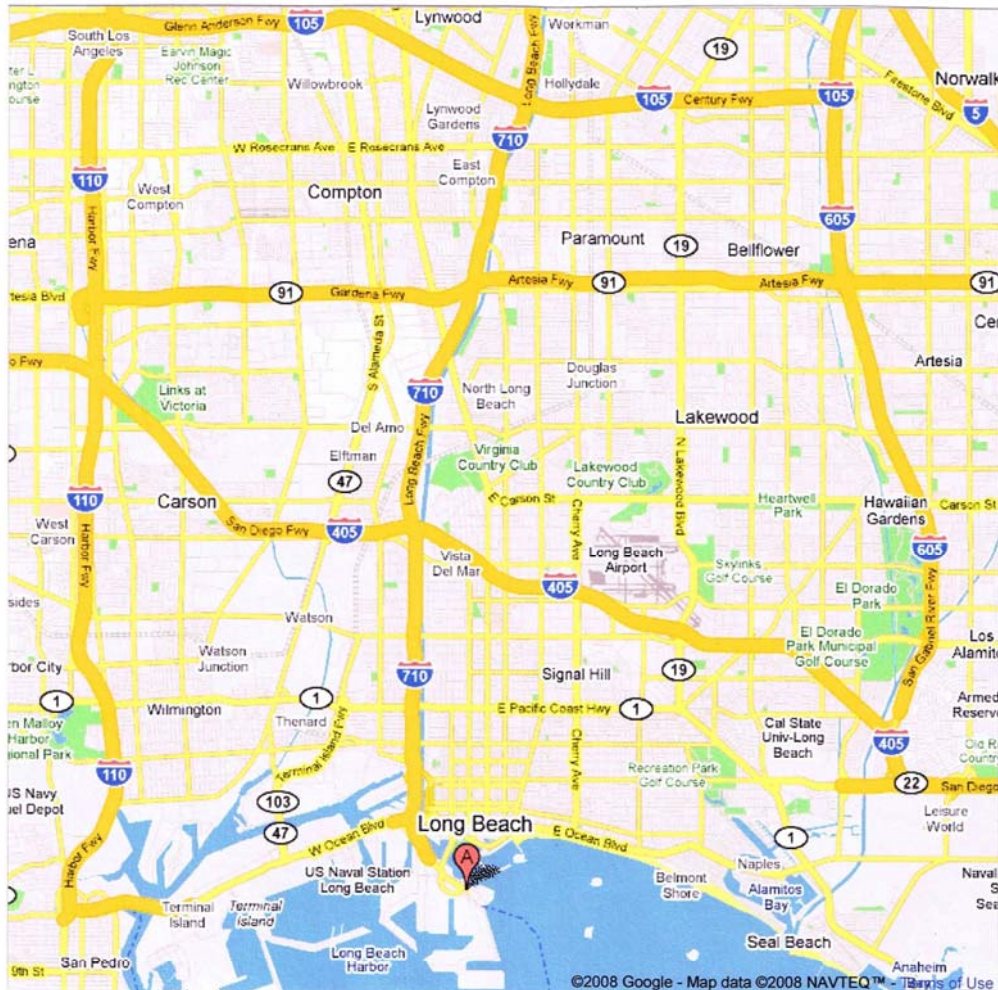

Directions & Map to Camporee

Catalina Classic Cruises

Located at the Queen Mary
in the
Catalina Express Terminal

1046 Queens Highway, Long Beach, CA 90802

Directions: Take the 710 Fwy South into Long Beach. Stay in right lane, follow all signs to Queen Mary which will lead you to the Catalina Express terminal at the Queen Mary.

Parking rates:

0 – 29 minutes: Free

30 – 59 minutes: \$3

60 min and after: \$12

Overnight: \$15/night