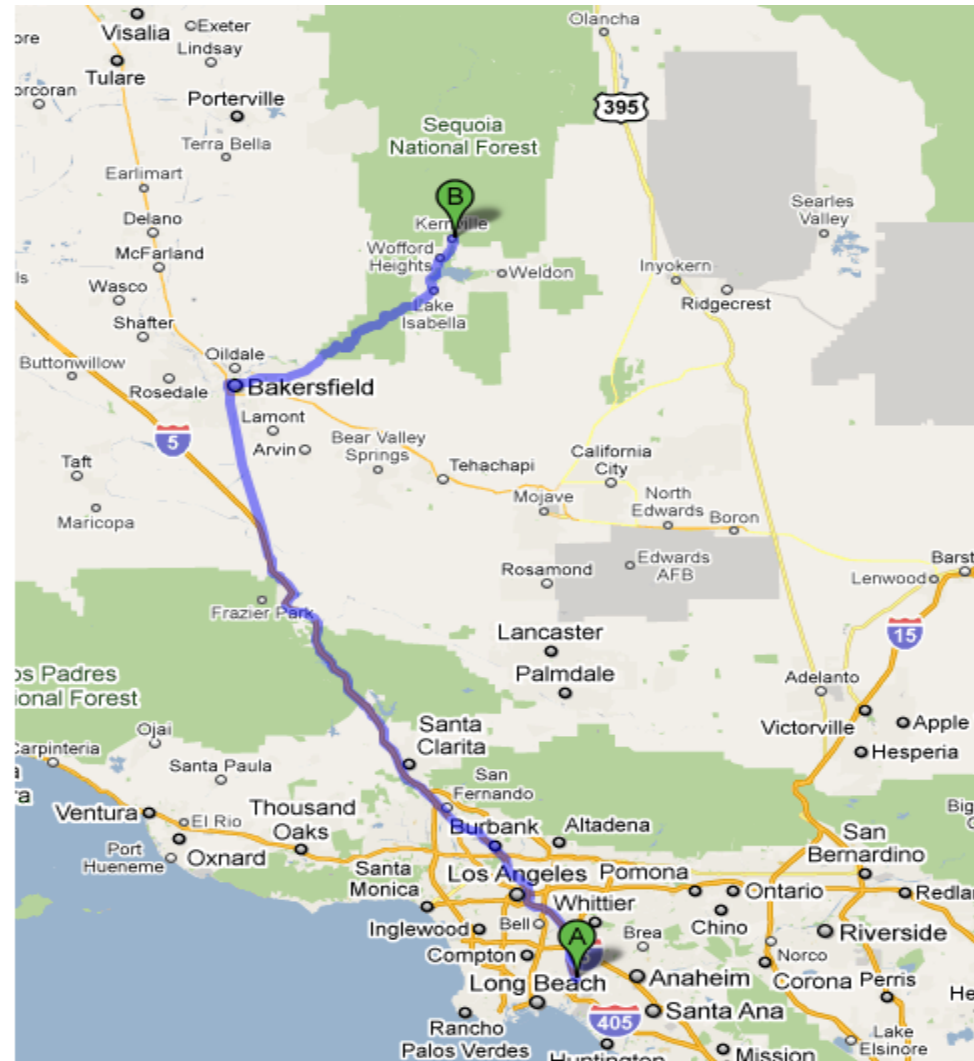

Driving directions to 11252 Kernville Rd, Kernville, CA 93238

185 mi – about **3 hours 24 mins** (up to 4 hours 20 mins in traffic)

1. Head **northwest** on **I-605 N** 7.1 mi
2. Take exit **11** to merge onto **I-5 N/Santa Ana Fwy** toward **Los Angeles** Continue to follow **I-5 N** 97.4 mi
3. Continue onto **CA-99 N** (signs for **Bakersfield/Fresno**) 26.3 mi
4. Take exit **26A** for **CA-58 W/CA-178 E/Rosedale Hwy/24th St** 0.2 mi
5. Keep **right** at the fork, follow signs for **Downtown** and merge onto **CA-178 E/Rosedale Hwy** Continue to follow **CA-178 E** 42.3 mi
6. Take exit **43** for **Wofford Heights** 0.2 mi
7. Turn **left** at **CA-155 W/Kernville Rd/Wofford Heights Blvd** Continue to follow **CA-155 W** 6.6 mi
8. Continue onto **Burlando Rd/County Rd 495** 4.5 mi

Trip Notes

John's Cell: 310-628-4312

Lat. 35° 45' 14.37" North, Long. 118° 25' 16.48" West