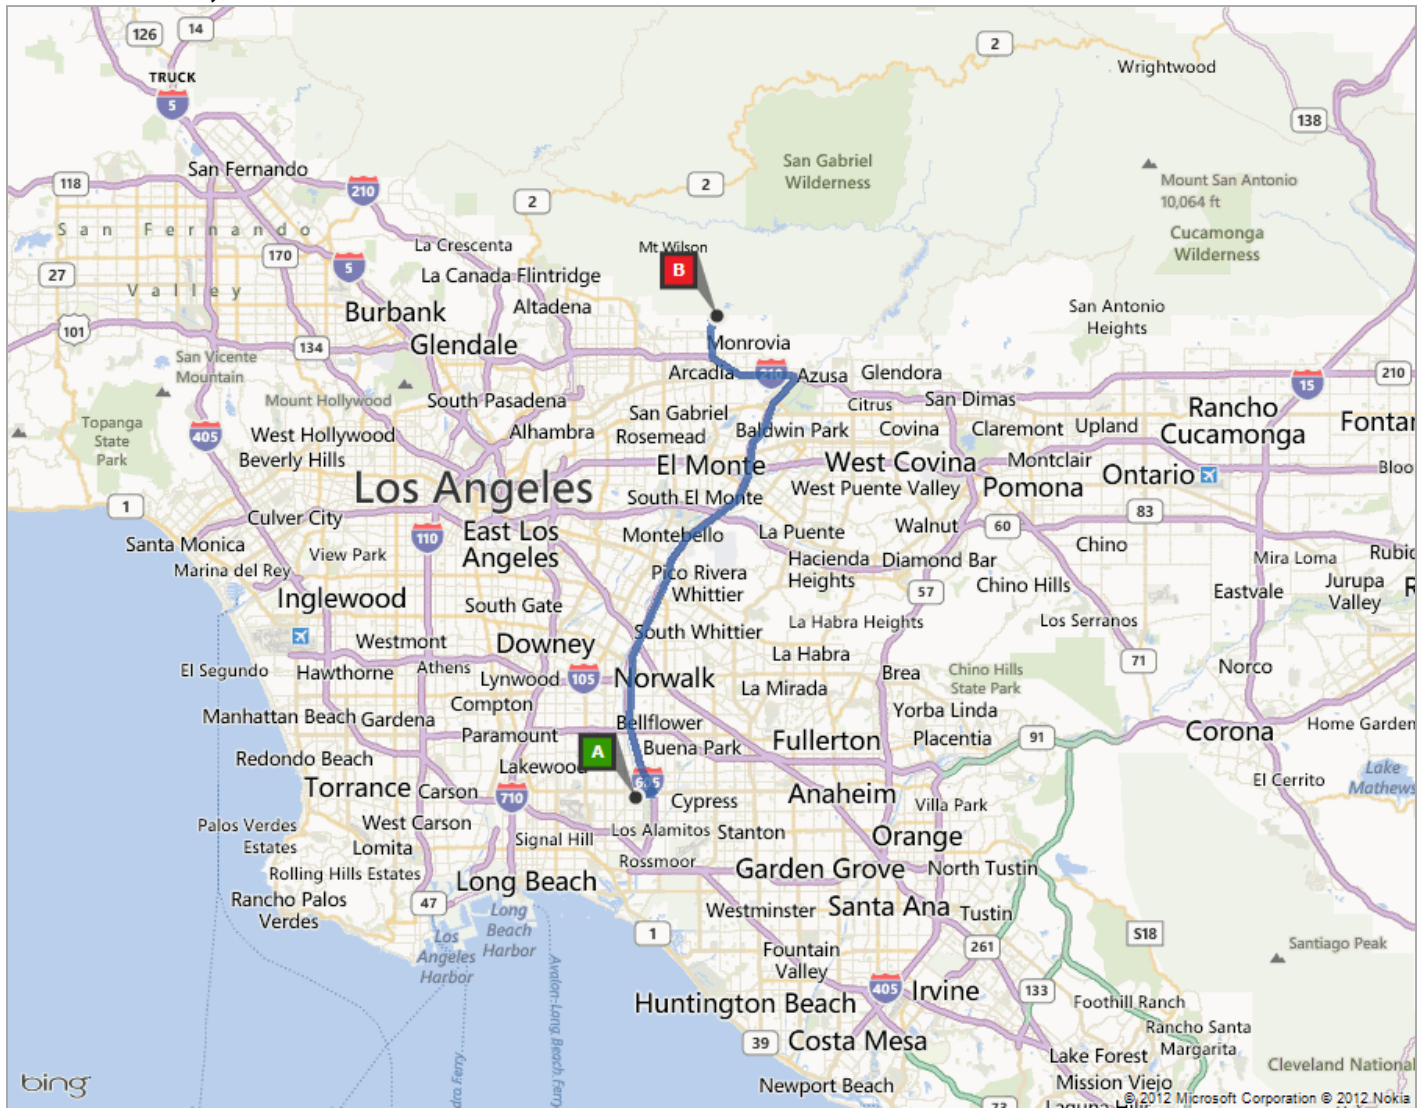

John's Cell: 310-628-4312
 Approx. Coordinates: 34.210979,
 -118.071133

A 3955 N Studebaker Rd, Long Beach, CA 90808

B near Santa Anita Canyon Rd, Arcadia, CA 91006
 (Directions to approximate location.)

On the go? Use m.bing.com to find maps, directions, businesses, and more

Route: 33.3 mi, 37 min

A	3955 N Studebaker Rd, Long Beach, CA 90808	A-B: 33.3 mi 37 min
	1. Depart N Studebaker Rd toward N Los Coyotes Diagonal	285 ft
	2. Road name changes to N Los Coyotes Diagonal	0.2 mi
	3. Turn right onto E Walkerton St , and then immediately turn right onto N Los Coyotes Diagonal	0.4 mi
	4. Turn right onto E Carson St <i>Shell on the corner</i>	0.9 mi
	5. Take ramp right and follow signs for I-605 North	24.0 mi 21 min
	6. Take ramp left for I-210 West toward Pasadena	4.5 mi
	7. At exit 32 , take ramp right and follow signs for Santa Anita Ave	0.3 mi
	8. Turn right onto N Santa Anita Ave	1.3 mi
	9. Road name changes to Santa Anita Ave	1.2 mi
	10. Road name changes to Santa Anita Canyon Rd	0.3 mi
B	11. Arrive at near Santa Anita Canyon Rd, Arcadia, CA 91006 on the left <i>The last intersection is Santa Anita Ave</i>	

These directions are subject to the Microsoft®: Service Agreement and for informational purposes only. No guarantee is made regarding their completeness or accuracy. Construction projects, traffic, or other events may cause actual conditions to differ from these results. Map and traffic data © 2010 NAVTEQ™.

Route: 33.3 mi, 37 min

This was your map view in the browser window.

A: 3955 N Studebaker Rd, Long Beach, CA 9...

B: near Santa Anita Canyon Rd, Arcadia, CA 9...