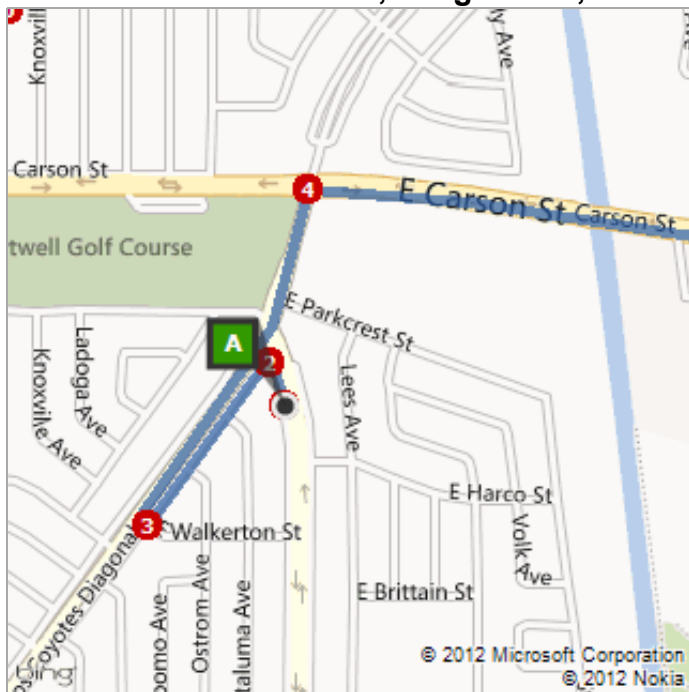

John's Cell: 310-628-4312
 Approx. Coordinates: 34.210979,
 -118.071133

A 3955 N Studebaker Rd, Long Beach, CA 90808

B near Santa Anita Canyon Rd, Arcadia, CA 91006
 (Directions to approximate location.)

On the go? Use m.bing.com to find maps, directions, businesses, and more

Route: 33.3 mi, 37 min

A	3955 N Studebaker Rd, Long Beach, CA 90808	A-B: 33.3 mi 37 min
	1. Depart N Studebaker Rd toward N Los Coyotes Diagonal	285 ft
	2. Road name changes to N Los Coyotes Diagonal	0.2 mi
	3. Turn right onto E Walkerton St , and then immediately turn right onto N Los Coyotes Diagonal	0.4 mi
	4. Turn right onto E Carson St <i>Shell on the corner</i>	0.9 mi
	5. Take ramp right and follow signs for I-605 North	24.0 mi 21 min
	6. Take ramp left for I-210 West toward Pasadena	4.5 mi
	7. At exit 32 , take ramp right and follow signs for Santa Anita Ave	0.3 mi
	8. Turn right onto N Santa Anita Ave	1.3 mi
	9. Road name changes to Santa Anita Ave	1.2 mi
	10. Road name changes to Santa Anita Canyon Rd	0.3 mi
B	11. Arrive at near Santa Anita Canyon Rd, Arcadia, CA 91006 on the left <i>The last intersection is Santa Anita Ave</i>	

These directions are subject to the Microsoft®: Service Agreement and for informational purposes only. No guarantee is made regarding their completeness or accuracy. Construction projects, traffic, or other events may cause actual conditions to differ from these results. Map and traffic data © 2010 NAVTEQ™.

Route: 33.3 mi, 37 min

This was your map view in the browser window.

A: 3955 N Studebaker Rd, Long Beach, CA 9...

B: near Santa Anita Canyon Rd, Arcadia, CA 9...