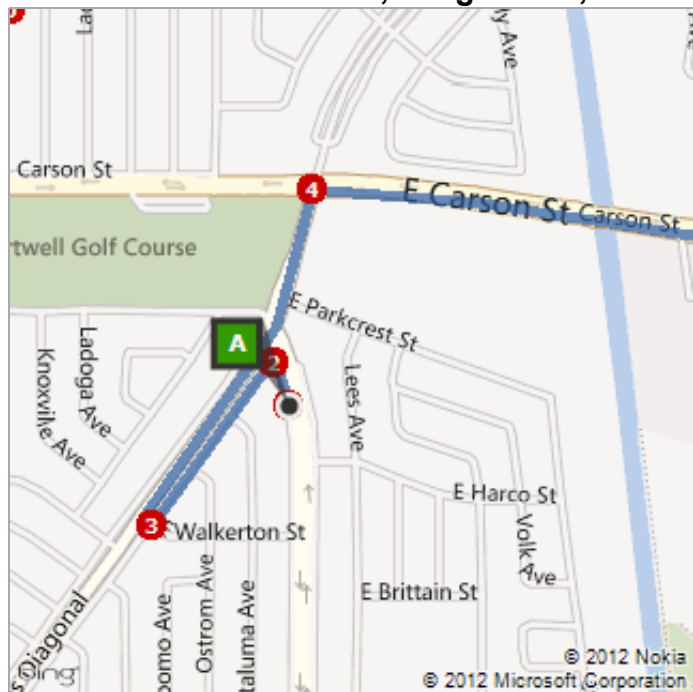

My Notes

A 3955 N Studebaker Rd, Long Beach, CA 90808

B Awma Rd, Laguna Niguel, CA 92677

Route: **36.9 mi, 38 min**

On the go? Use **m.bing.com** to find maps, directions, businesses, and more

A	3955 N Studebaker Rd, Long Beach, CA 90808	A-B: 36.9 mi 38 min
1.	Depart N Studebaker Rd toward N Los Coyotes Diagonal	285 ft
↑	2. Road name changes to N Los Coyotes Diagonal	0.2 mi
↷	3. Turn right onto E Walkerton St , and then immediately turn right onto N Los Coyotes Diagonal	0.4 mi
↷	4. Turn right onto E Carson St <i>Shell on the corner</i>	0.8 mi
605	5. Take ramp right and follow signs for I-605 South	3.0 mi
405	6. Take ramp left for I-405 South toward San Diego / Garden Grove	3.3 mi
405	7. Keep left to stay on I-405 S	21.2 mi 18 min
5	8. Keep straight onto I-5 S	3.3 mi
↷	9. At exit 90 , take ramp right and follow signs for Alicia Pkwy	0.3 mi
↷	10. Turn right onto Alicia Pkwy <i>Wendy's on the corner</i>	4.0 mi
↷	11. Turn right onto Awma Rd	0.1 mi
B	12. Arrive at Awma Rd, Laguna Niguel, CA 92677 <i>If you reach Knollwood, you've gone too far</i>	

These directions are subject to the Microsoft®: Service Agreement and for informational purposes only. No guarantee is made regarding their completeness or accuracy. Construction projects, traffic, or other events may cause actual conditions to differ from these results. Map and traffic data © 2010 NAVTEQ™.

Route: 36.9 mi, 38 min

This was your map view in the browser window.

A: 3955 N Studebaker Rd, Long Beach, CA 9...

B: Awma Rd, Laguna Niguel, CA 92677