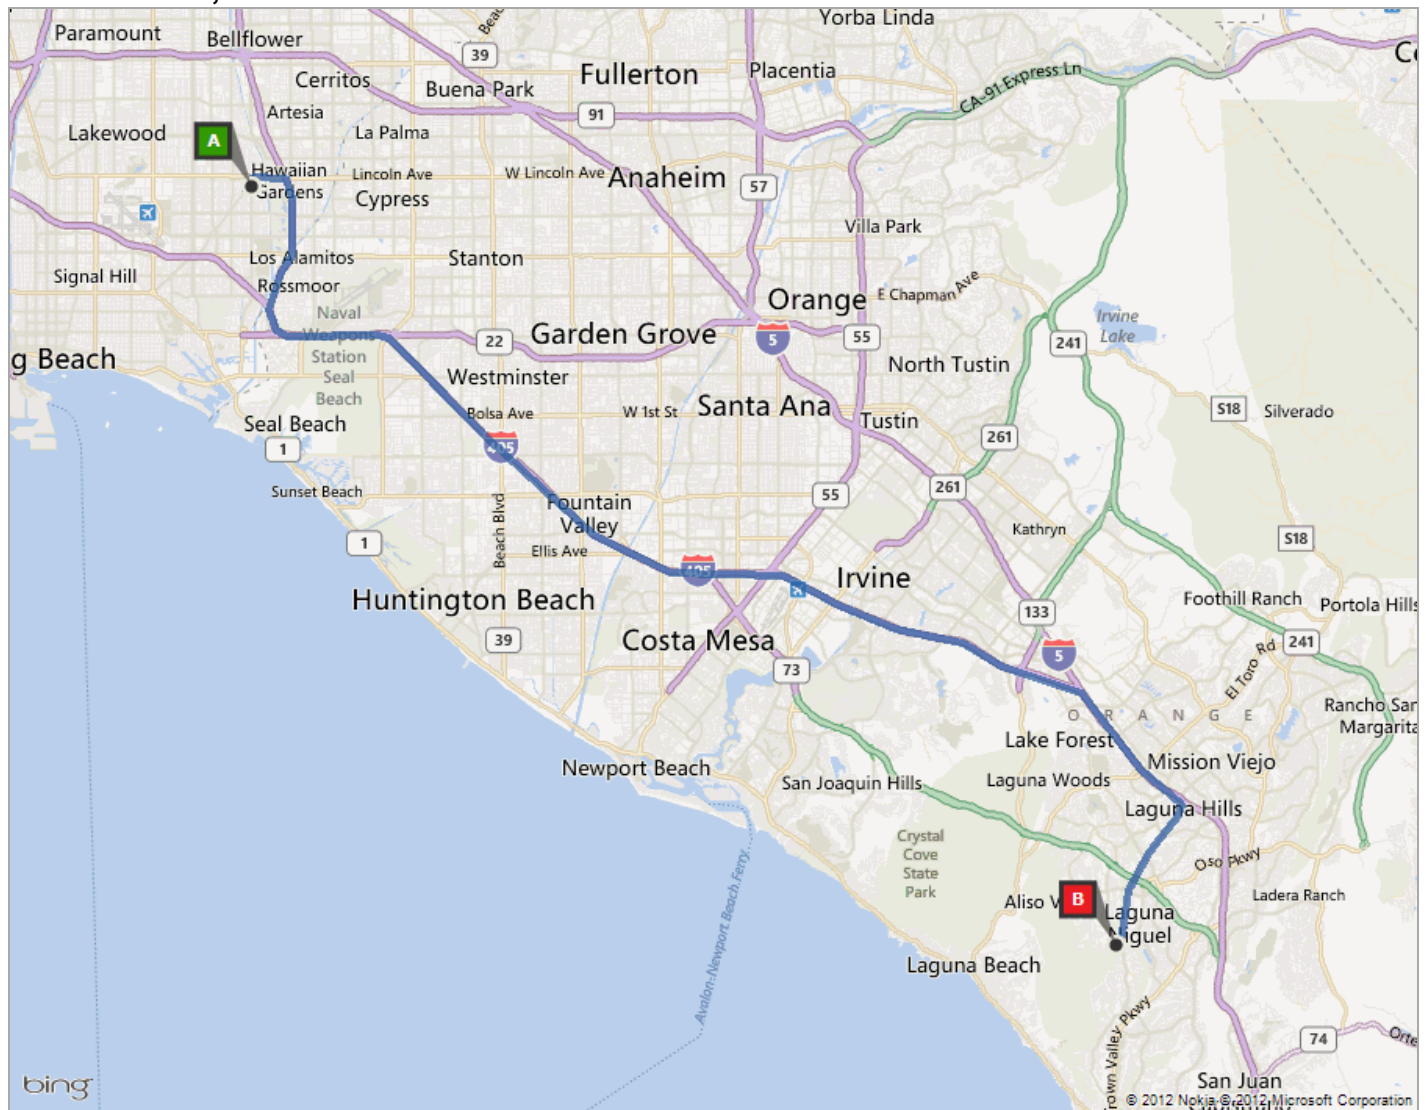

My Notes

A 3955 N Studebaker Rd, Long Beach, CA 90808

B Awma Rd, Laguna Niguel, CA 92677

Route: **36.9 mi, 38 min**

On the go? Use **m.bing.com** to find maps, directions, businesses, and more

A	3955 N Studebaker Rd, Long Beach, CA 90808	A-B: 36.9 mi 38 min
1.	Depart N Studebaker Rd toward N Los Coyotes Diagonal	285 ft
↑	2. Road name changes to N Los Coyotes Diagonal	0.2 mi
↷	3. Turn right onto E Walkerton St , and then immediately turn right onto N Los Coyotes Diagonal	0.4 mi
↷	4. Turn right onto E Carson St <i>Shell on the corner</i>	0.8 mi
605	5. Take ramp right and follow signs for I-605 South	3.0 mi
405	6. Take ramp left for I-405 South toward San Diego / Garden Grove	3.3 mi
405	7. Keep left to stay on I-405 S	21.2 mi 18 min
5	8. Keep straight onto I-5 S	3.3 mi
↷	9. At exit 90 , take ramp right and follow signs for Alicia Pkwy	0.3 mi
↷	10. Turn right onto Alicia Pkwy <i>Wendy's on the corner</i>	4.0 mi
↷	11. Turn right onto Awma Rd	0.1 mi
B	12. Arrive at Awma Rd, Laguna Niguel, CA 92677 <i>If you reach Knollwood, you've gone too far</i>	

These directions are subject to the Microsoft®: Service Agreement and for informational purposes only. No guarantee is made regarding their completeness or accuracy. Construction projects, traffic, or other events may cause actual conditions to differ from these results. Map and traffic data © 2010 NAVTEQ™.

Route: 36.9 mi, 38 min

This was your map view in the browser window.

A: 3955 N Studebaker Rd, Long Beach, CA 9...

B: Awma Rd, Laguna Niguel, CA 92677