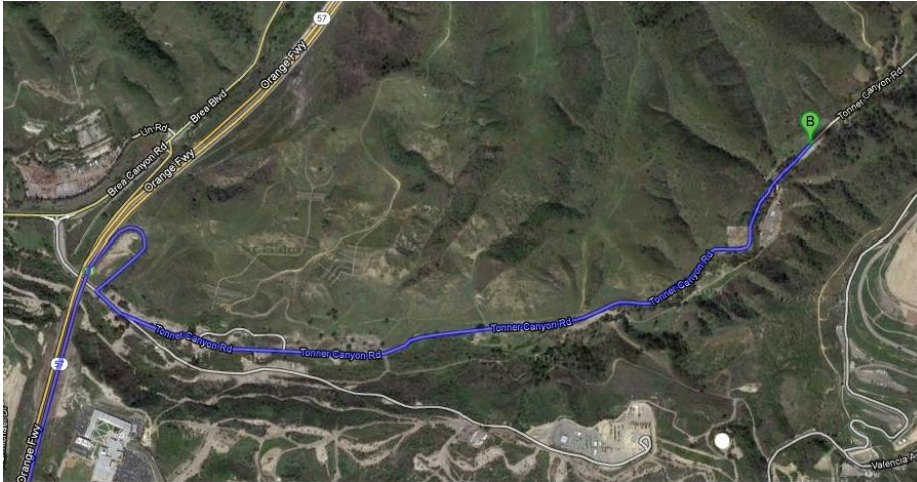

DIRECTIONS TO FIRESTONE

A Grace First Presbyterian
3955 N Studebaker Rd, Long Beach, CA 90808

1. Head south on N Studebaker Rd toward E Harco St go 338 ft total 338 ft
2. Make a U-turn at E Harco St go 0.2 mi total 0.2 mi
About 1 min
3. Slight right onto Los Coyotes Diagonal go 0.2 mi total 0.4 mi
4. Turn right onto Carson St go 0.9 mi total 1.3 mi
About 3 mins
5. Take the ramp onto I-605 N go 3.1 mi total 4.4 mi
About 3 mins
6. Take exit 7A to merge onto CA-91 E go 13.5 mi total 17.9 mi
About 14 mins
7. Take exit 30B on the left toward CA-91 E/Riverside go 0.8 mi total 18.8 mi
About 1 min
8. Merge onto CA-57 N go 5.6 mi total 24.4 mi
About 6 mins
9. Take exit 11 for Tonner Canyon Road go 0.4 mi total 24.8 mi
About 1 min
10. Turn left onto Tonner Canyon Rd go 472 ft total 24.8 mi
11. Slight left to stay on Tonner Canyon Rd go 1.9 mi total 26.7 mi
About 5 mins
Restricted usage road
Destination will be on the left

B Firestone Boy Scout Reservation
19005 Tonner Canyon Rd, Brea, CA 92821

TRIP NOTES

John's Cell Phone: (310) 628-4312

DESTINATION COORDINATES

Lat: 33° 56' 35.05"

Long: 117° 50' 36.62"