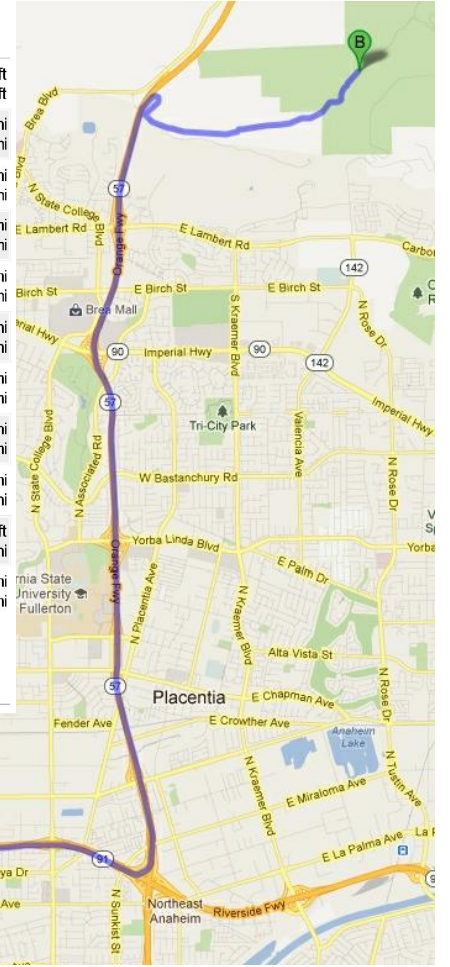

DIRECTIONS TO FIRESTONE

A Grace First Presbyterian
3955 N Studebaker Rd, Long Beach, CA 90808

1. Head south on N Studebaker Rd toward E Harco St go 338 ft total 338 ft
2. Make a U-turn at E Harco St go 0.2 mi total 0.2 mi
About 1 min
3. Slight right onto Los Coyotes Diagonal go 0.2 mi total 0.4 mi
4. Turn right onto Carson St go 0.9 mi total 1.3 mi
About 3 mins
5. Take the ramp onto I-605 N go 3.1 mi total 4.4 mi
About 3 mins
6. Take exit 7A to merge onto CA-91 E go 13.5 mi total 17.9 mi
About 14 mins
7. Take exit 30B on the left toward CA-91 E/Riverside go 0.8 mi total 18.8 mi
About 1 min
8. Merge onto CA-57 N go 5.6 mi total 24.4 mi
About 6 mins
9. Take exit 11 for Tonner Canyon Road go 0.4 mi total 24.8 mi
About 1 min
10. Turn left onto Tonner Canyon Rd go 472 ft total 24.8 mi
11. Slight left to stay on Tonner Canyon Rd go 1.9 mi total 26.7 mi
About 5 mins
Restricted usage road
Destination will be on the left

B Firestone Boy Scout Reservation
19005 Tonner Canyon Rd, Brea, CA 92821

TRIP NOTES

John's Cell Phone: (310) 628-4312

DESTINATION COORDINATES

Lat: 33° 56' 35.05"

Long: 117° 50' 36.62"