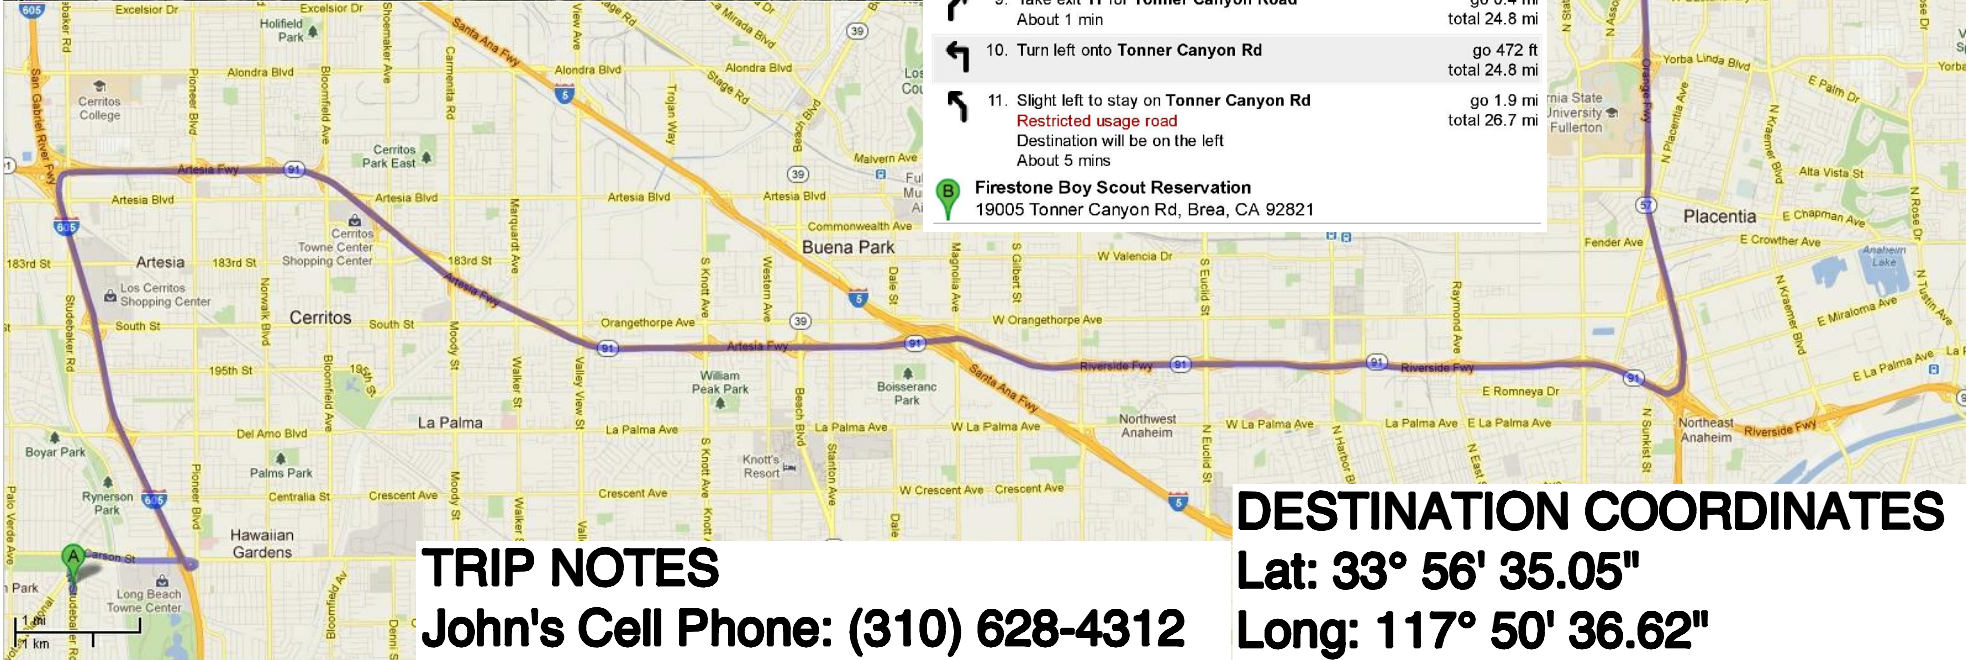

DIRECTIONS TO FIRESTONE

A Grace First Presbyterian
3955 N Studebaker Rd, Long Beach, CA 90808

1. Head south on N Studebaker Rd toward E Harco St go 338 ft total 338 ft
2. Make a U-turn at E Harco St go 0.2 mi total 0.2 mi
About 1 min
3. Slight right onto Los Coyotes Diagonal go 0.2 mi total 0.4 mi
4. Turn right onto Carson St go 0.9 mi total 1.3 mi
About 3 mins
5. Take the ramp onto I-605 N go 3.1 mi total 4.4 mi
About 3 mins
6. Take exit 7A to merge onto CA-91 E go 13.5 mi total 17.9 mi
About 14 mins
7. Take exit 30B on the left toward CA-91 E/Riverside go 0.8 mi total 18.8 mi
About 1 min
8. Merge onto CA-57 N go 5.6 mi total 24.4 mi
About 6 mins
9. Take exit 11 for Tonner Canyon Road go 0.4 mi total 24.8 mi
About 1 min
10. Turn left onto Tonner Canyon Rd go 472 ft total 24.8 mi
11. Slight left to stay on Tonner Canyon Rd go 1.9 mi total 26.7 mi
About 5 mins
Restricted usage road
Destination will be on the left

B Firestone Boy Scout Reservation
19005 Tonner Canyon Rd, Brea, CA 92821

TRIP NOTES

John's Cell Phone: (310) 628-4312

DESTINATION COORDINATES

Lat: 33° 56' 35.05"

Long: 117° 50' 36.62"