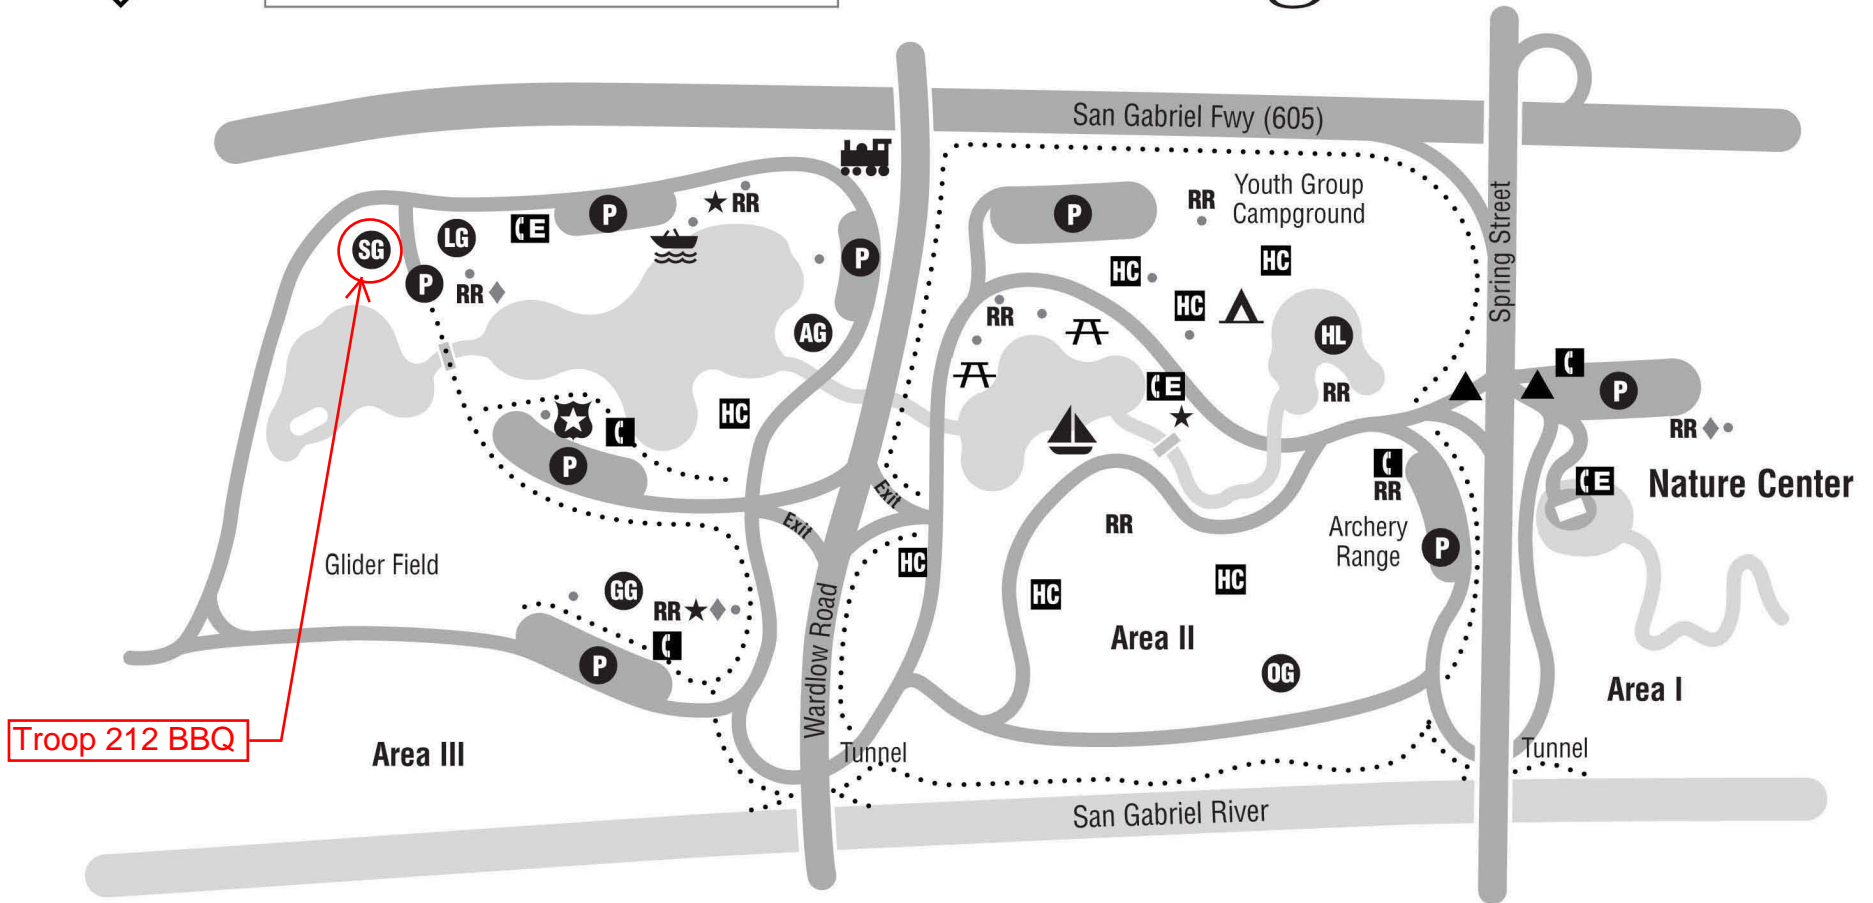

El Dorado East Regional Park

Map Legend

Reservable Areas

- AG** Arbor Day Grove
- GG** Golden Grove
- HL** Horseshoe Lake
- LG** Lakeview Grove
- OG** Olympic Grove
- SG** Sycamore Grove

- Boat Dock
- Model Boat Launch
- Ranger Station/Reservations Office
- Train Ride
- Youth Campground Pavilion

- Entrance/Exit
- Parking Lot
- Hot Coal Dumpsite
- Phone
- Emergency Call Box
- Drinking Fountain
- Snack Bar
- Restrooms
- Picnic Shelter
- Playground
- Bike Path