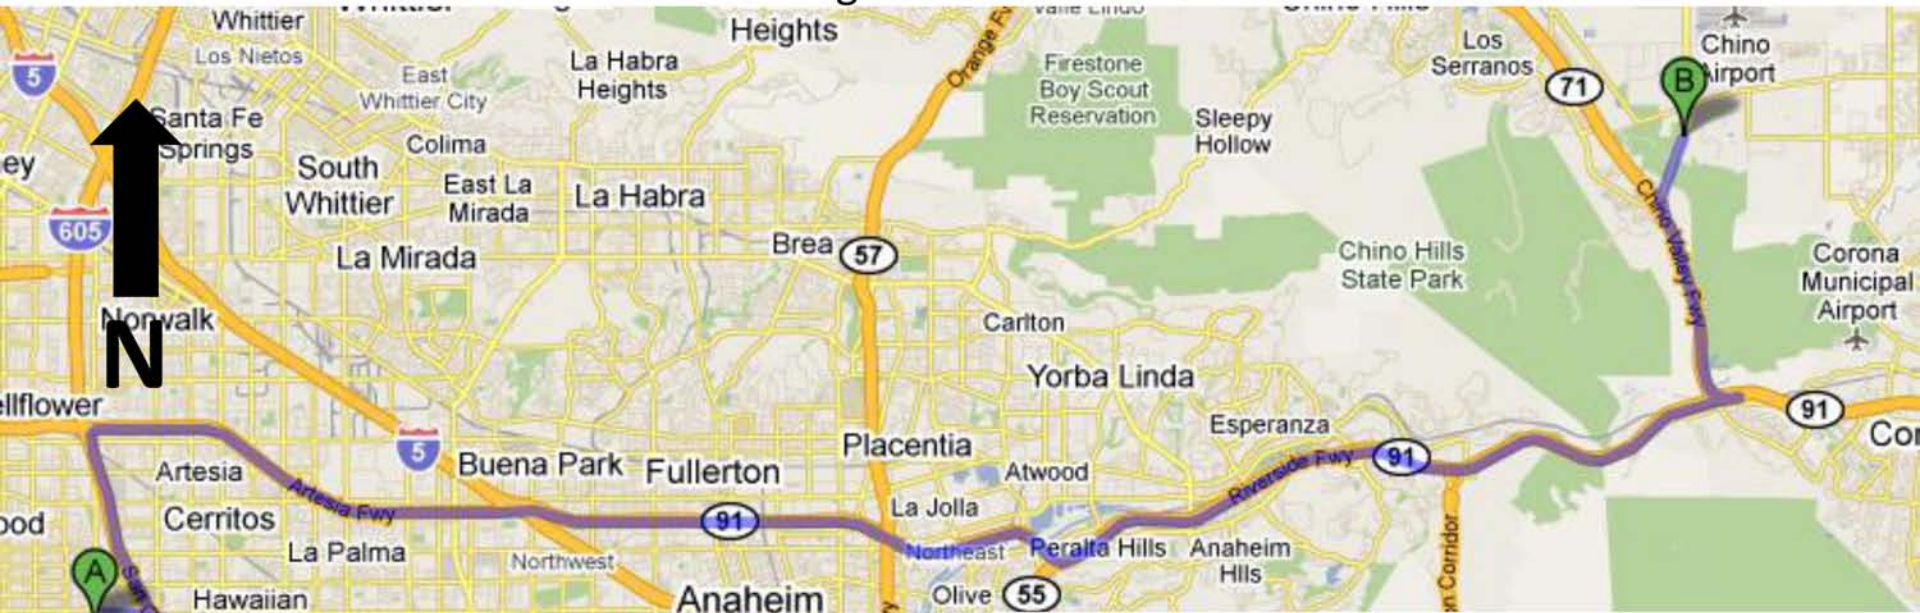

Directions to Prado Regional Park

Trip Notes:
John's Cell Phone-
310-628-4312

- A** Petaluma Ave
- 1. Head south on Petaluma Ave toward E Walkerton St 0.1 mi
- 2. Take the 1st left onto E Walkerton St 335 ft
- 3. Turn left at N Studebaker Rd 0.2 mi
- 4. Slight right at N Los Coyotes Diagonal 0.2 mi
- 5. Turn right at Carson St 0.9 mi
- 6. Take the ramp onto I-605 N 3.1 mi
- 7. Take the exit onto CA-91 E 28.7 mi
- 8. Take the exit onto CA-71 N toward Ontario/Pomona 3.7 mi
- 9. Take the CA-83/S Euclid Ave exit toward Butterfield Ranch Rd 0.4 mi
- 10. Turn right at CA-83 N/S Euclid Ave 1.0 mi
- 11. Turn right 43 ft
- B** Unknown road