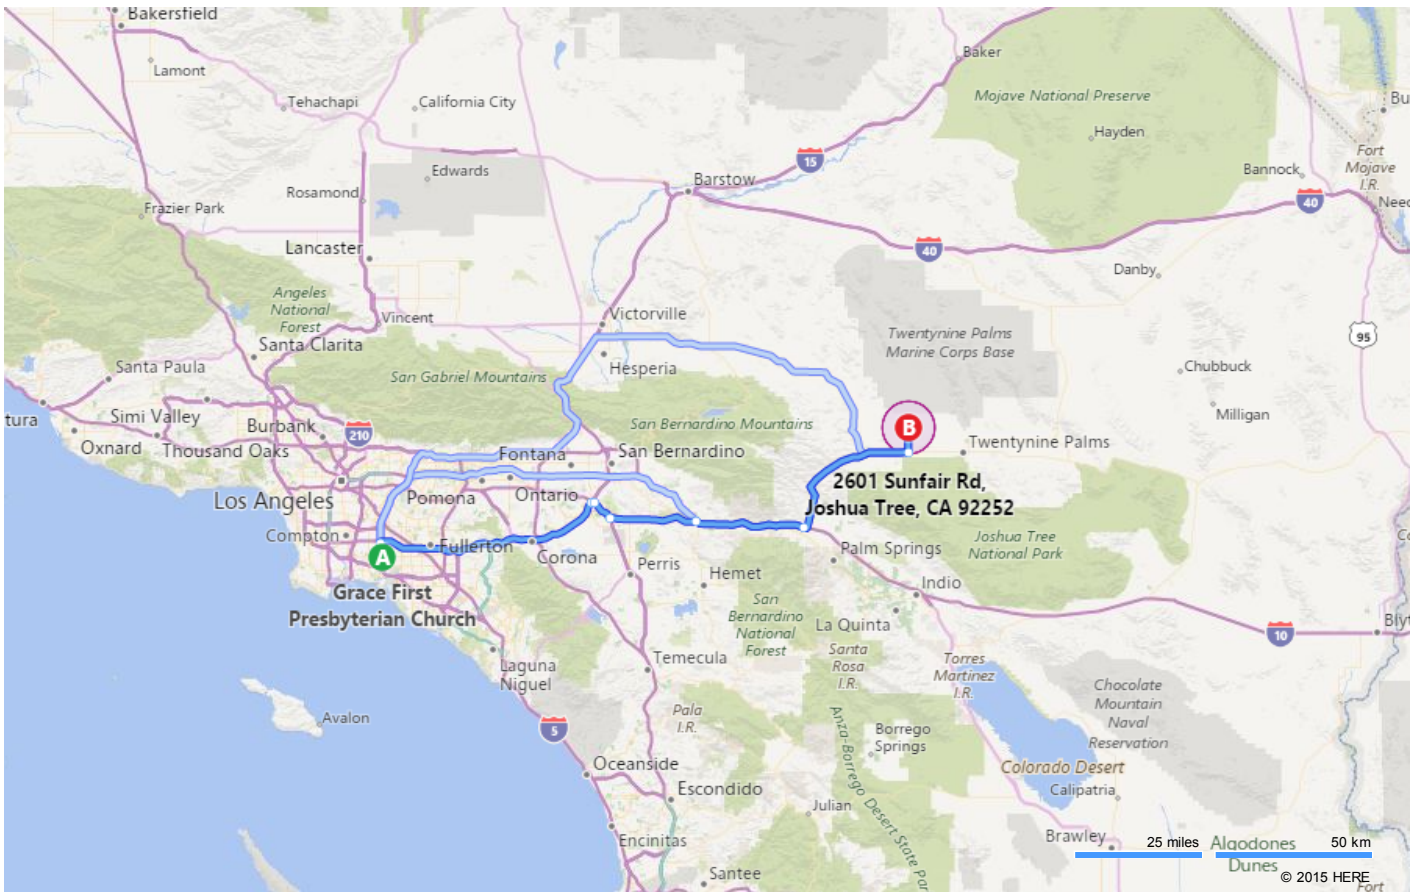

From: Grace First Presbyterian Church, 3955 Studebaker Rd, Long Beach, CA 90808

2 hr 50 min, 135.2 mi

To: 2601 Sunfair Rd, Joshua Tree, CA 92252

Moderate traffic
2 hr 20 min without traffic
Via CA-91 E, CA-62

Notes:

John's Cell Phone: (310) 628-4312

[Grace First Presbyterian Church](#)
3955 Studebaker Rd, Long Beach, CA 90808

↑	Depart N Studebaker Rd toward N Los Coyotes Diagonal	299 ft
↑	Road name changes to N Los Coyotes Diagonal	0.2 mi
↘	Turn right onto E Walkerton St, and then immediately turn right onto N Los Coyotes Diagonal	0.5 mi
↘	Turn right onto E Carson St Shell on the corner	0.9 mi
	Take ramp right and follow signs for I-605 North	3.1 mi
	Take ramp right and follow signs for CA-91 East ▲ <i>Serious Congestion</i>	48.1 mi
	Take ramp right for CA-60 East toward Indio / San Diego ▲ <i>Minor Congestion</i>	0.9 mi
	Keep straight onto I-215 S / CA-60 E ▲ <i>Moderate Congestion</i>	4.4 mi
↑↑	Keep left onto CA-60 E	18.0 mi
	Take ramp left for I-10 E ▲ <i>Minor Congestion</i>	22.5 mi
	At exit 117, take ramp right for CA-62 toward 29 Palms / Yucca Valley	31.6 mi
↶	Turn left onto Coyote Valley Rd / Sunfair Rd	4.9 mi
<p>Arrive at Coyote Valley Rd / Sunfair Rd The last intersection is Sunny Sands Dr If you reach La Brisa Dr, you've gone too far</p>		

Grace First Presbyterian Church, 3955 Studebaker ...

2601 Sunfair Rd, Joshua Tree, CA 92252

These directions are subject to the Microsoft® Service Agreement and are for informational purposes only. No guarantee is made regarding their completeness or accuracy. Construction projects, traffic, or other events may cause actual conditions to differ from these results. Map and traffic data © 2015 HERE™.