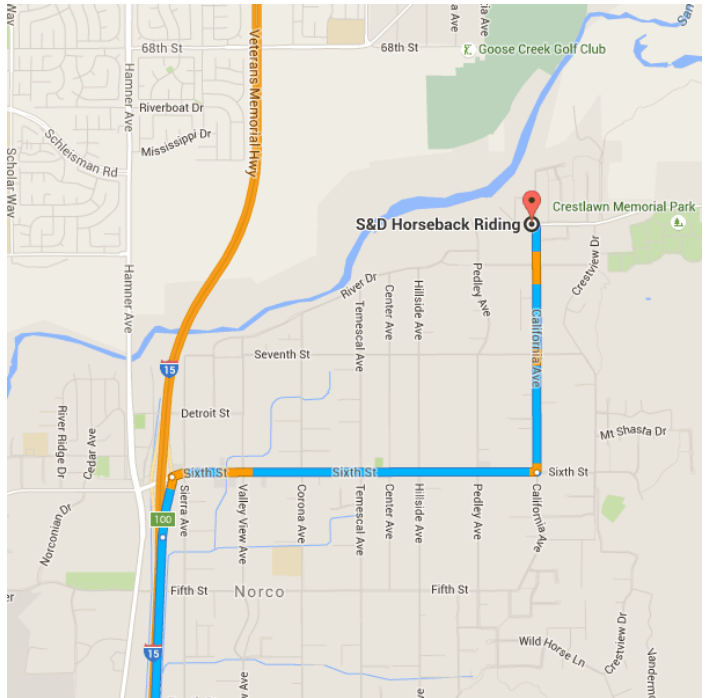

3955 North Studebaker Road, Long Beach, CA to S&D Horseback Riding Drive 45.3 miles, 1 h 6 min

Map data ©2016 Google 5 mi

3955 N Studebaker Rd

Long Beach, CA 90808

Get on I-605 N from E Carson St

- 5 min (1.6 mi)
- ↑ 1. Head south on N Studebaker Rd toward E Harco St
- 325 ft
- ↶ 2. Turn left onto E Harco St
- 95 ft
- ↶ 3. Turn left at the 1st cross street toward N Studebaker Rd
- 0.1 mi
- ↷ 4. Turn right onto N Studebaker Rd
- 249 ft
- ↷ 5. Use the right lane to turn slightly right onto N Los Coyotes Diagonal
- 0.2 mi
- ↷ 6. Turn right onto E Carson St
- 0.9 mi

- 7. Use the right lane to take the ramp onto I-605 N

0.2 mi

Take CA-91 E to Sixth St in Norco. Take exit 100 from I-15 N

45 min (41.1 mi)

- 8. Merge onto I-605 N
- 9. Use the right 2 lanes to take exit 7A to merge onto CA-91 E
- 10. Take the exit toward I-15 N
- 11. Keep left at the fork, follow signs for Interstate 15 N/Barstow and merge onto I-15 N
- 12. Take exit 100 for 6th St

Continue on Sixth St. Drive to California Ave

6 min (2.6 mi)

- 13. Turn right onto Sixth St
- 14. Turn left onto California Ave
i Destination will be on the left

1.6 mi

1.0 mi

S&D Horseback Riding

4886 California Avenue, Norco, CA 92860