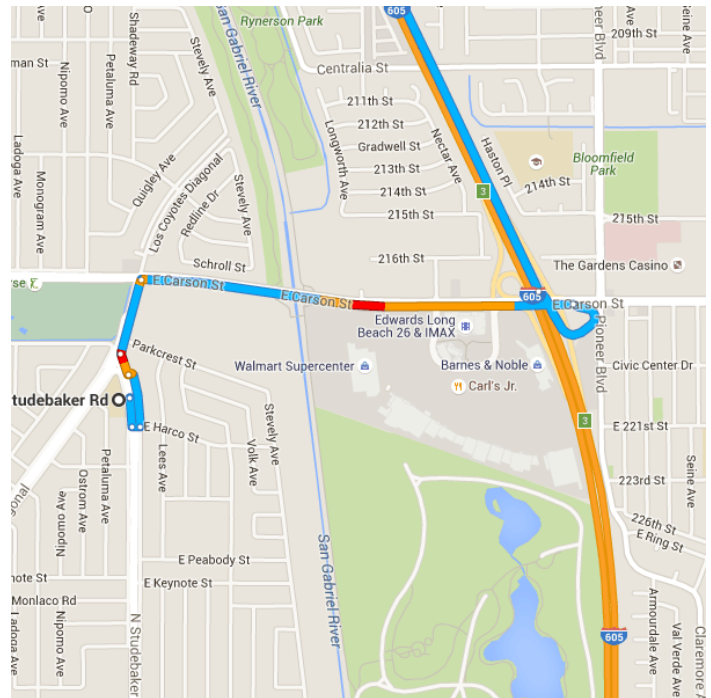

3955 North Studebaker Road, Long Beach, CA to S&D Horseback Riding Drive 45.3 miles, 1 h 6 min

Map data ©2016 Google 5 mi

3955 N Studebaker Rd

Long Beach, CA 90808

Get on I-605 N from E Carson St

- 5 min (1.6 mi)
- ↑ 1. Head south on N Studebaker Rd toward E Harco St
- 325 ft
- ↶ 2. Turn left onto E Harco St
- 95 ft
- ↶ 3. Turn left at the 1st cross street toward N Studebaker Rd
- 0.1 mi
- ↷ 4. Turn right onto N Studebaker Rd
- 249 ft
- ↷ 5. Use the right lane to turn slightly right onto N Los Coyotes Diagonal
- 0.2 mi
- ↷ 6. Turn right onto E Carson St
- 0.9 mi

- 7. Use the right lane to take the ramp onto I-605 N

0.2 mi

Take CA-91 E to Sixth St in Norco. Take exit 100 from I-15 N

45 min (41.1 mi)

- 8. Merge onto I-605 N
- 9. Use the right 2 lanes to take exit 7A to merge onto CA-91 E
- 10. Take the exit toward I-15 N
- 11. Keep left at the fork, follow signs for Interstate 15 N/Barstow and merge onto I-15 N
- 12. Take exit 100 for 6th St

Continue on Sixth St. Drive to California Ave

6 min (2.6 mi)

- 13. Turn right onto Sixth St
- 14. Turn left onto California Ave
i Destination will be on the left

1.6 mi

1.0 mi

S&D Horseback Riding

4886 California Avenue, Norco, CA 92860