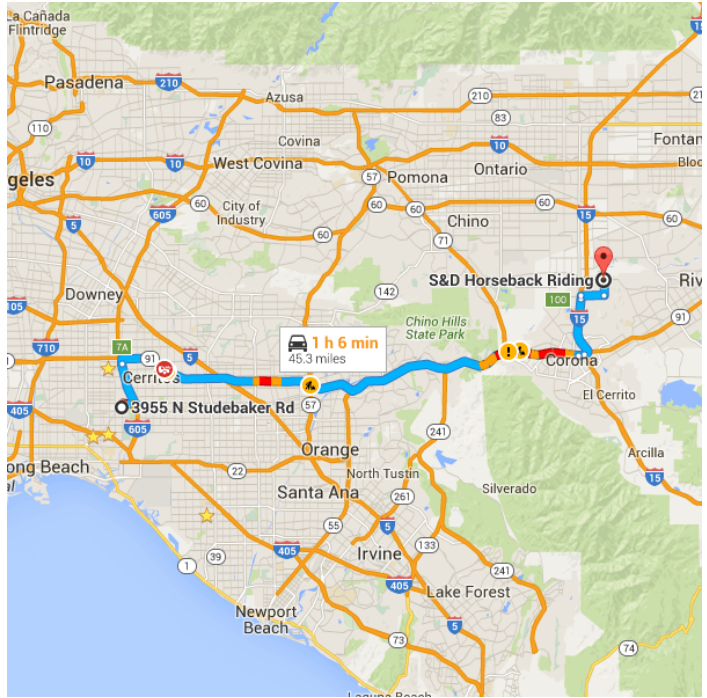

3955 North Studebaker Road, Long Beach, CA to S&D Horseback Riding Drive 45.3 miles, 1 h 6 min

Map data ©2016 Google 5 mi

3955 N Studebaker Rd

Long Beach, CA 90808

Get on I-605 N from E Carson St

- 5 min (1.6 mi)
- ↑ 1. Head south on N Studebaker Rd toward E Harco St
- 325 ft
- ↶ 2. Turn left onto E Harco St
- 95 ft
- ↶ 3. Turn left at the 1st cross street toward N Studebaker Rd
- 0.1 mi
- ↷ 4. Turn right onto N Studebaker Rd
- 249 ft
- ↷ 5. Use the right lane to turn slightly right onto N Los Coyotes Diagonal
- 0.2 mi
- ↷ 6. Turn right onto E Carson St
- 0.9 mi

- 7. Use the right lane to take the ramp onto I-605 N

0.2 mi

Take CA-91 E to Sixth St in Norco. Take exit 100 from I-15 N

45 min (41.1 mi)

- 8. Merge onto I-605 N
- 9. Use the right 2 lanes to take exit 7A to merge onto CA-91 E
- 10. Take the exit toward I-15 N
- 11. Keep left at the fork, follow signs for Interstate 15 N/Barstow and merge onto I-15 N
- 12. Take exit 100 for 6th St

Continue on Sixth St. Drive to California Ave

6 min (2.6 mi)

- 13. Turn right onto Sixth St
- 14. Turn left onto California Ave
i Destination will be on the left

1.6 mi

1.0 mi

S&D Horseback Riding

4886 California Avenue, Norco, CA 92860