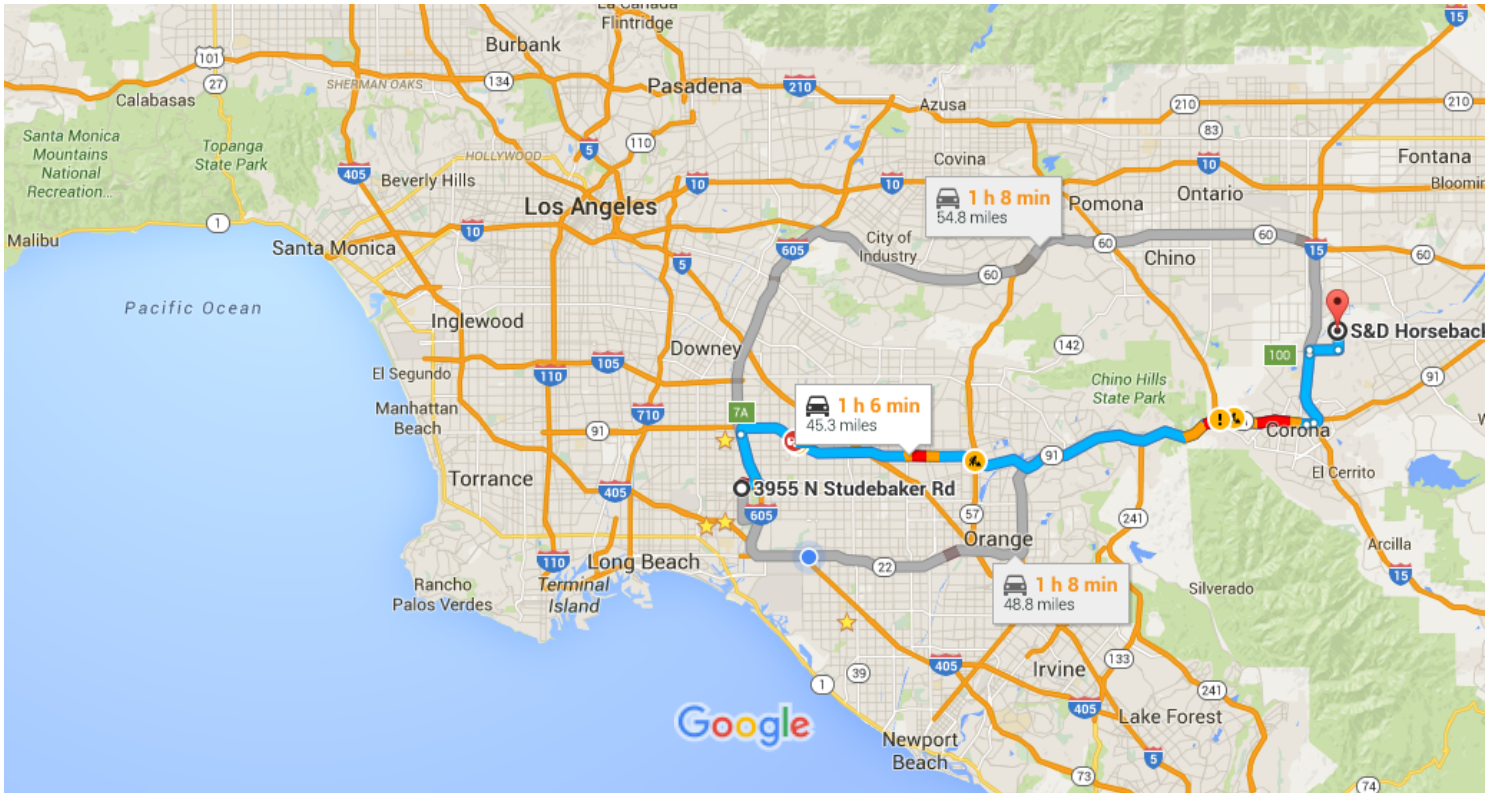

3955 North Studebaker Road, Long Beach, CA to S&D Horseback Riding Drive 45.3 miles, 1 h 6 min

Map data ©2016 Google 5 mi

3955 N Studebaker Rd

Long Beach, CA 90808

Get on I-605 N from E Carson St

- 5 min (1.6 mi)
- ↑ 1. Head south on N Studebaker Rd toward E Harco St
- 325 ft
- ↶ 2. Turn left onto E Harco St
- 95 ft
- ↶ 3. Turn left at the 1st cross street toward N Studebaker Rd
- 0.1 mi
- ↷ 4. Turn right onto N Studebaker Rd
- 249 ft
- ↷ 5. Use the right lane to turn slightly right onto N Los Coyotes Diagonal
- 0.2 mi
- ↷ 6. Turn right onto E Carson St
- 0.9 mi

- 7. Use the right lane to take the ramp onto I-605 N

0.2 mi

Take CA-91 E to Sixth St in Norco. Take exit 100 from I-15 N

45 min (41.1 mi)

- 8. Merge onto I-605 N
- 9. Use the right 2 lanes to take exit 7A to merge onto CA-91 E
- 10. Take the exit toward I-15 N
- 11. Keep left at the fork, follow signs for Interstate 15 N/Barstow and merge onto I-15 N
- 12. Take exit 100 for 6th St

Continue on Sixth St. Drive to California Ave

6 min (2.6 mi)

- 13. Turn right onto Sixth St
- 14. Turn left onto California Ave
i Destination will be on the left

1.6 mi

1.0 mi

S&D Horseback Riding

4886 California Avenue, Norco, CA 92860