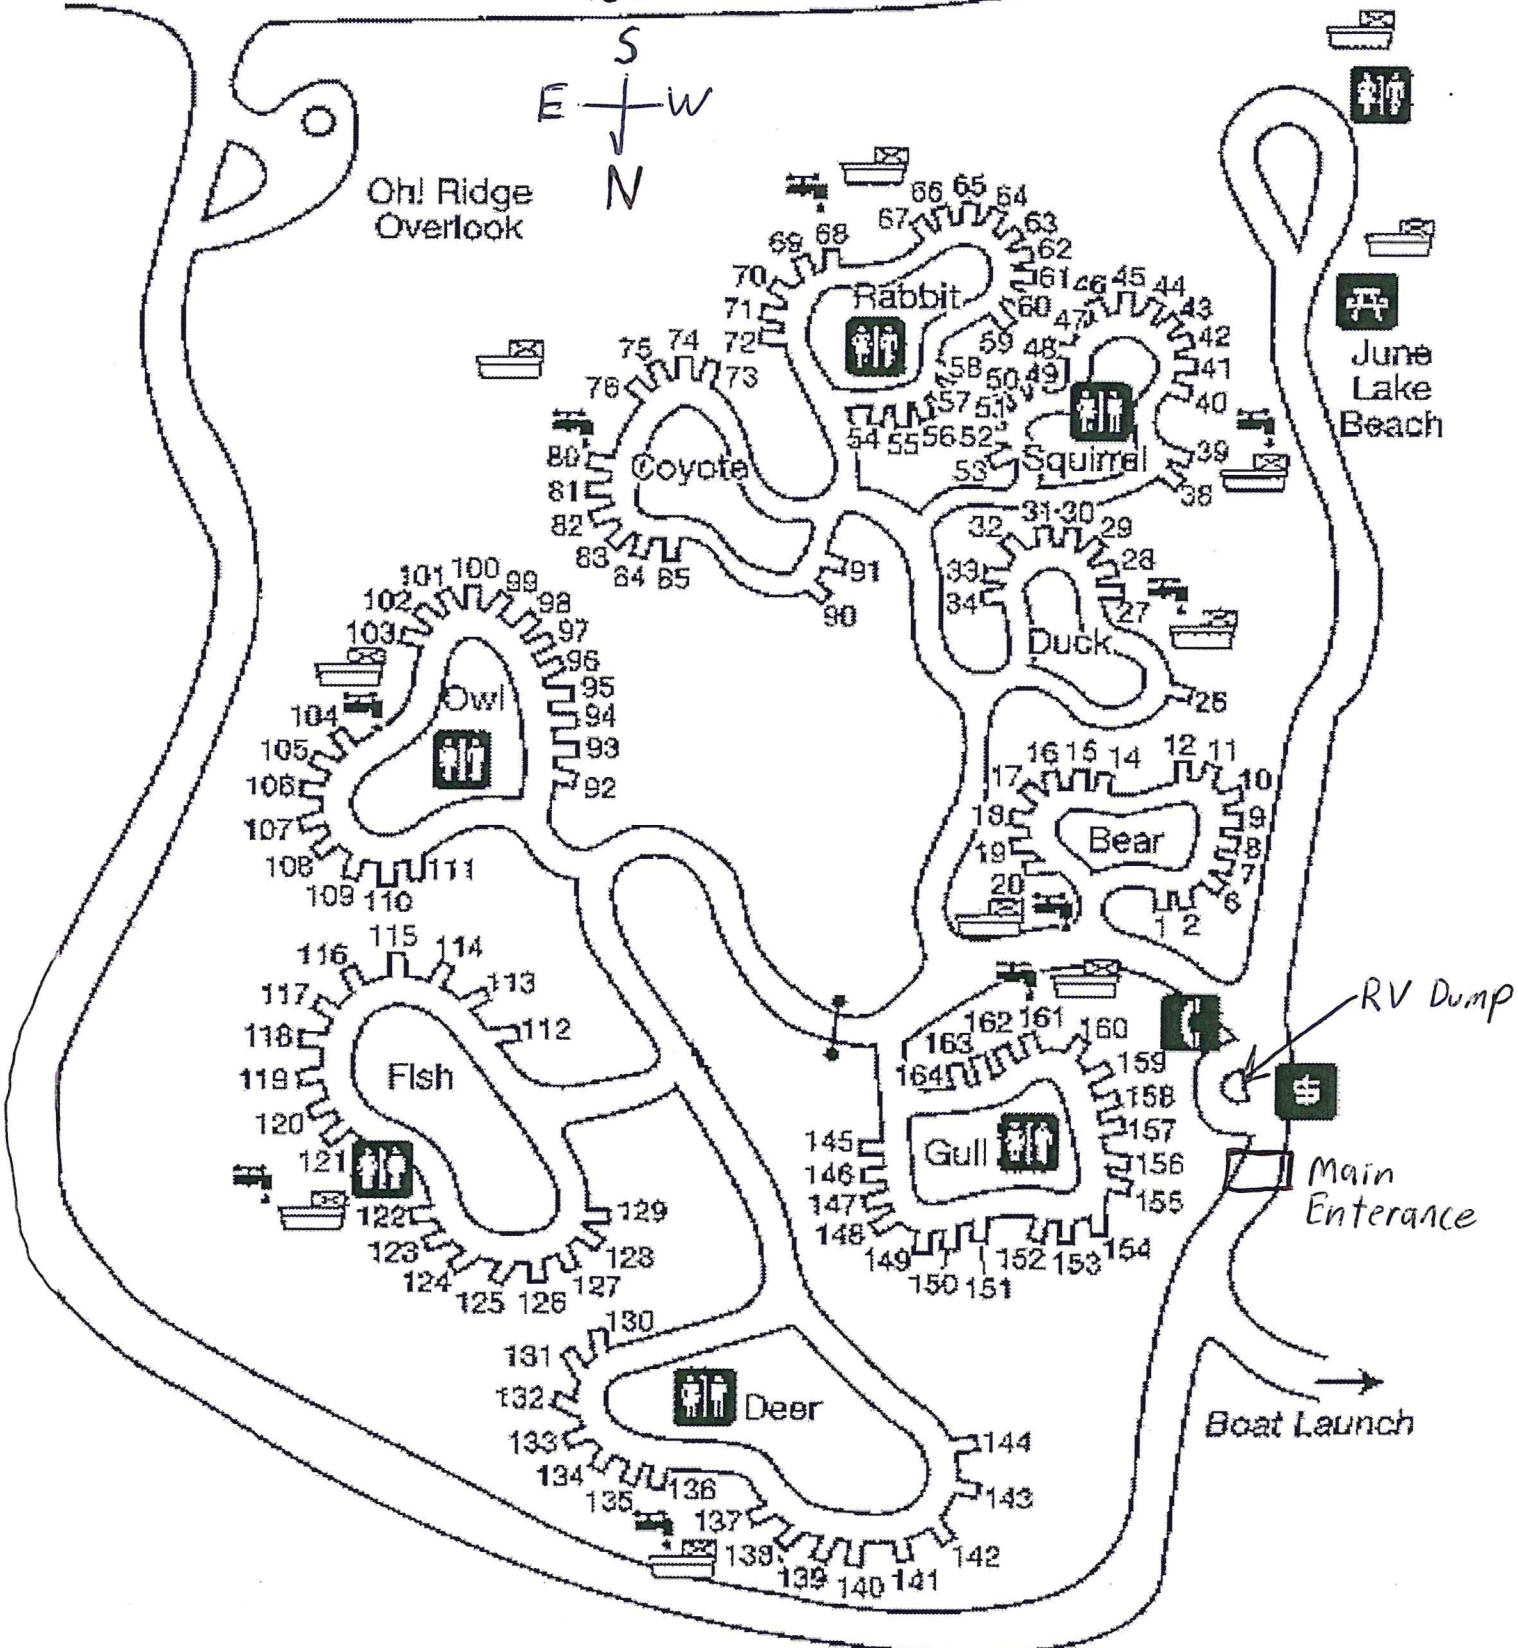

← To 395 1.5 Miles

To June Lake 1 Mile →

158

Oh! Ridge
Overlook

June
Lake
Beach

OH! RIDGE