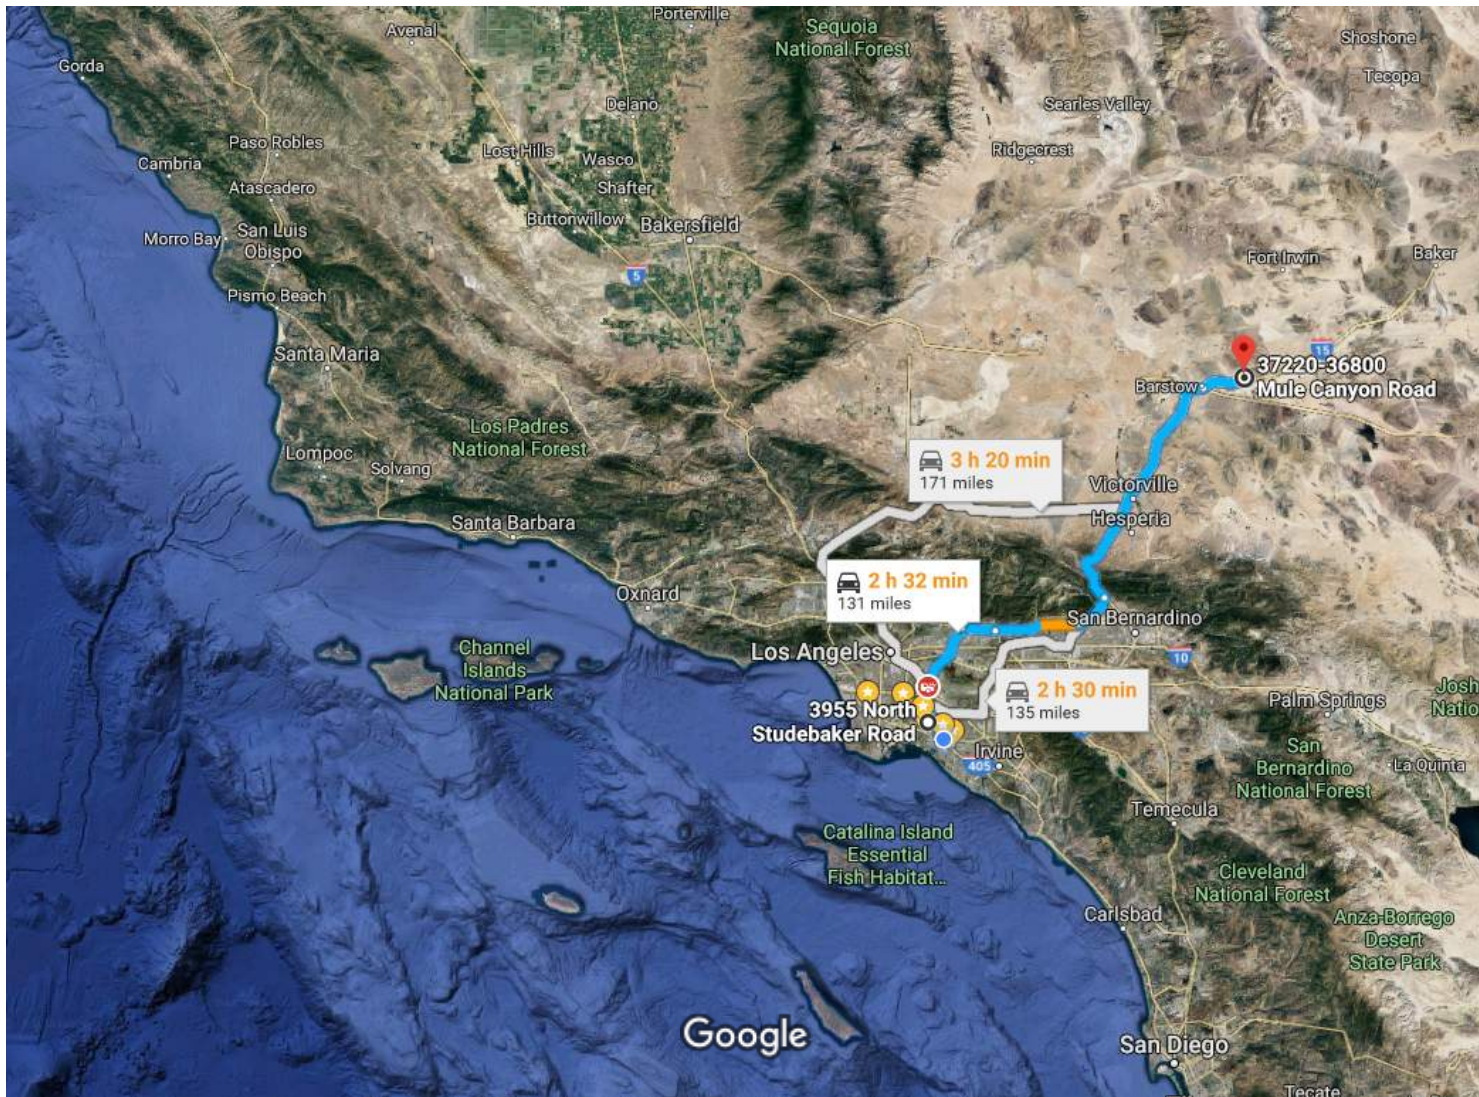

3955 North Studebaker Road, Long Beach, CA to 37220-36800 Mule Canyon Rd, Yermo, CA 92398

Drive 131 miles, 2 h 32 min

Imagery ©2019 Landsat / Copernicus, Data MBARI, Data LDEO-Columbia, NSF, NOAA, Data SIO, NOAA, U.S. Navy, NGA, GEBCO, Map data ©2019 Google, INEGI 20 mi

3955 N Studebaker Rd

Long Beach, CA 90808

Get on I-605 N from E Carson St

-  1. Head south on N Studebaker Rd toward E Walkerton St
 _____ 5 min (1.7 mi)
-  2. Turn left at the 1st cross street onto E Walkerton St
 _____ 0.1 mi
-  3. Turn left at the 1st cross street onto N Studebaker Rd
 _____ 52 ft
 _____ 0.3 mi

- 4. Use the right lane to turn slightly right onto N Los Coyotes Diagonal
0.2 mi
- 5. Turn right onto E Carson St
[Pass by Del Taco \(on the right in 0.6 mi\)](#)
0.9 mi
- 6. Use the right lane to take the ramp onto I-605 N
0.2 mi

Follow I-605 N, CA-210 and I-15 N to Calico Rd in Yermo.
Take exit 194 from I-15 N

1 h 58 min (128 mi)

- 7. Merge onto I-605 N
23.5 mi
- 8. Use the right 2 lanes to take exit 27A to merge onto I-210 E/Foothill Fwy toward Foothill Fwy/San Bernardino
7.8 mi
- 9. Continue onto CA-210/Foothill Fwy
19.0 mi
- 10. Use the right 3 lanes to take exit 64A toward Barstow
1.4 mi
- 11. Merge onto I-15 N
7.3 mi
- 12. Continue straight to stay on I-15 N (signs for Barstow)
58.8 mi
- 13. Keep left at the fork to stay on I-15 N
10.3 mi
- 14. Take exit 194 toward Yermo
0.3 mi
- 15. Turn left onto the ramp to Calico Rd
105 ft