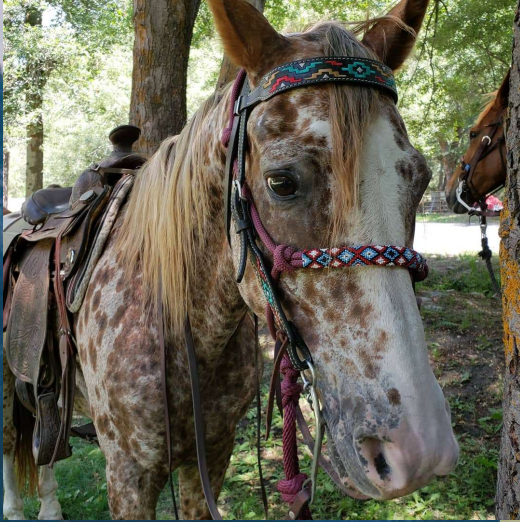

# WRANGLER PROGRAM

The Wrangler Program is a fun filled, week-long “full immersion” Horsemanship Merit Badge program. This program is designed for scouts of all ages with various levels of riding experiences. The program is buddy system based involving paired scouts assigned to be responsible for a horse for a full week. This includes morning feeding and caring for the horse during the program. As well as working on the merit badge and trail riding, scouts will learn skills such as pasture fence maintenance, water and feed selection and much more.

## ANOTHER CAMP ADVENTURE!

Steak BBQ Supper Ride. Limited to 10 riders per evening. Open to all adults as well as scouts. **Price is \$35 per rider.**

**This is an excellent gift opportunity for your Scoutmaster!**