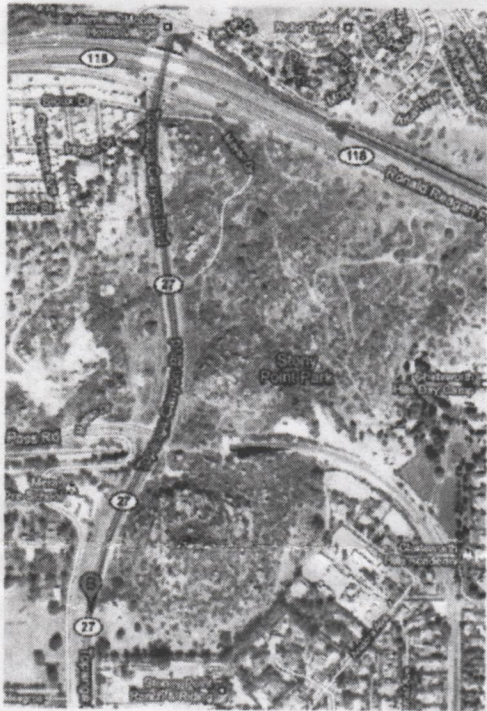

# Stoney Point Park Directions:

Driving directions to Topanga Canyon Blvd, Chatsworth.

Take **I-405 North** San Diego Fwy.

Take **Exit 71A** to merge onto **CA-118 W** toward **Simi Valley**

Take **Exit 34** for **CA-27 S/Topanga Canyon Blvd.**

Turn left at **CA-27 S/ Topanga Canyon Blvd.**

## Directions to Stoney Point Park, Chatsworth

Targeted Climbing Area

Park on Street going north bound in these areas